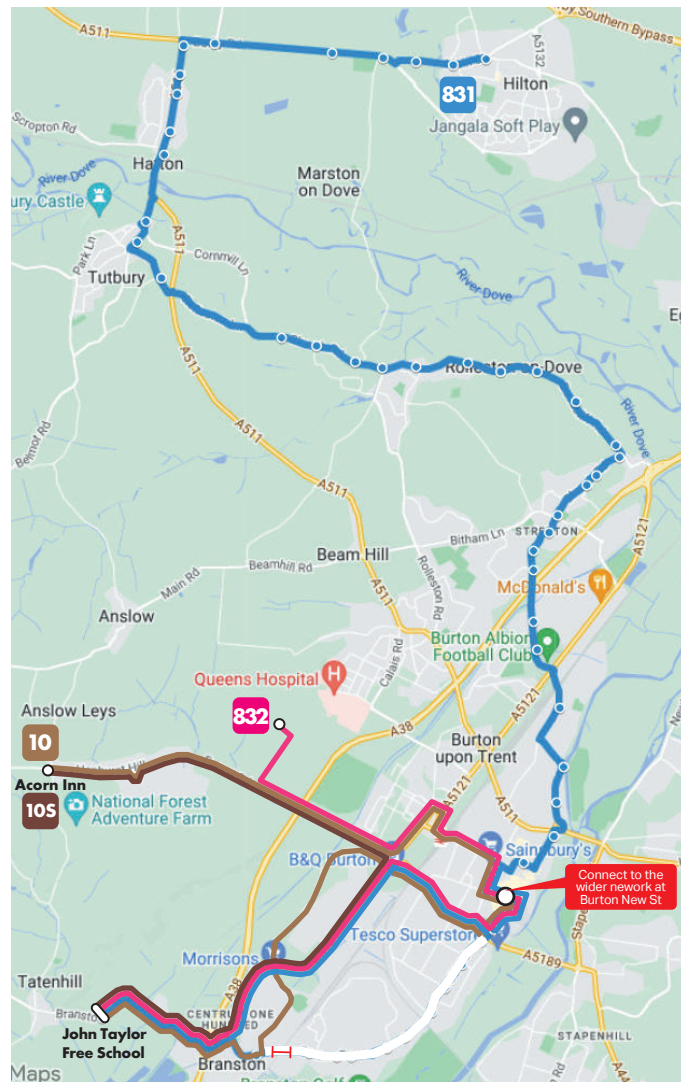

John Taylor Free School

Service Diversions Due to Closure of Branston Railway Bridge

Branston Road Railway Bridge will be closed to buses for the foreseeable future, During these restrictions the following services to and from JTFS will be affected and diverted.

Service 10S will operate the normal line of route.

Service JTFS10

(School Journey to JTFS only, normal 10 unaffected)

Into Burton: We will use Main St B5018, Clays Lane, Eighth Ave, Parkway, Shobnall Rd, Evershed Way, Orchard St, New St.

Out of Burton: We will use New St, Lichfield St, Orchard St, Evershed Way, Shobnall Rd, Parkway, Eighth Ave, Clays Lane, Burton Rd.

Services 831 & 832

Into Burton: We will use A1521, Shobnall Rd, Evershed Way, Orchard St, New St.

Out of Burton: We will use New St, Lichfield St, Orchard St, Evershed Way, Shobnall Rd, A1521.

John Taylor Free School Bus Passes & Staffordshire County Council Bus Passes

Diamond Bus 'John Taylor Free School' passes are valid on the 831, 832 service + Service 10 and all other services in the Diamond Zone B network.